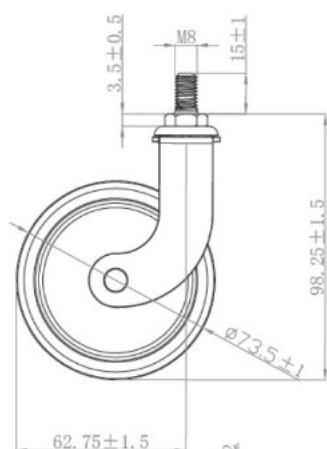

PRODUCT SHEET

Description:

Tea Trolley Castor $\varnothing 73,5\text{mm}$ "Tacitus", Brass Pl, W/Brake & Stem M8x15mm, MH: 98mm, PA Track, Loading Capacity 12kg

Item number:

08.01.117-0

Units	Box	Carton	HS Code	Barcode
Pcs.			8302200090	 5704866520096