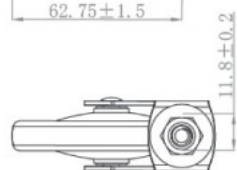

PRODUCT SHEET

Description:

Tea Trolley Castor $\varnothing 73,5\text{mm}$ "Tacitus", Brass Pl, W/Brake & Stem M8x15mm, MH: 98mm, PA Track, Loading Capacity 12kg

Item number:

08.01.117-0

Units	Box	Carton	HS Code	Barcode
Pcs.			8302200090	 5704866520096