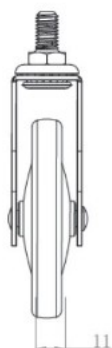

PRODUCT SHEET

Description:

Tea Trolley Castor $\varnothing 73,5\text{mm}$ "Tacitus", Brass Pl, W/Brake & Stem M8x15mm, MH: 98mm, PA Track, Loading Capacity 12kg

Item number:

08.01.117-0

Units	Box	Carton	HS Code	Barcode
Pcs.			8302200090	 5704866520096